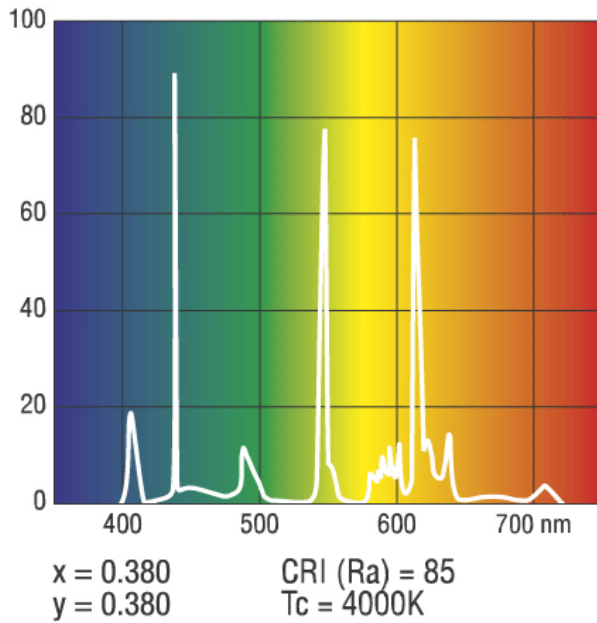

SYLVANIA

DATA TABLE

General data

Ordering number	0001909
Technology	Fluorescent
Average life (Nominal) (h)	8000
Lamp finish	Frosted
Lamp shape	Linear
Cap/Base	G5
Type	T5 Emergency
EAN code	5410288019093
Long description	16mm fluorescent lamps in Standard and Luxline Plus colours. For exclusive use in emergency lighting luminaires. Only for operation by battery with electronic ballast (low lamp currents). Reliable ignition with compatible ballast. Luminous flux dependant on individual ballast
Product name	F6W/840
Lamp mercury content (mg)	2.3
Control gear required	Yes
Fixture rating	Open
IEC Reference	IEC 60081
IEC Reference 2	IEC 61195
Special purpose lamp	Yes
Transformer required	No
Sales pack quantity	200
Rated survival factor at 2000 h 50Hz	1
Rated survival factor at 4000 h 50Hz	0.99
Rated survival factor at 6000 h 50Hz	0.96
Rated survival factor at 8000 h 50Hz	0.83

Optical data

Light colour	840 Cool White
CRI (Ra)	82
Colour temperature (K)	4000

Electrical data

Watt (Rated) - High frequency (W)	1.7
Watt (Rated) (W)	8
Watt (Nominal) (W)	8
Voltage (V)	71
Current (A)	0.4

Physical data

Length base to base (mm) - A	212.1
Length base to pin Min-Max - B	216.8-219.2
Lamp Length (mm) - C/L	226.3
Lamp Diameter (mm) - D	16
Packaging outer width (cm)	19
Packaging outer length (cm)	28
Packaging outer height (cm)	26
Packaging single width (cm)	1.6
Packaging single height (cm)	1.6
Packaging single length (cm)	22.7

SYLVANIA

PHOTOMETRY

TECHNICAL DRAWINGS

SYLVANIA