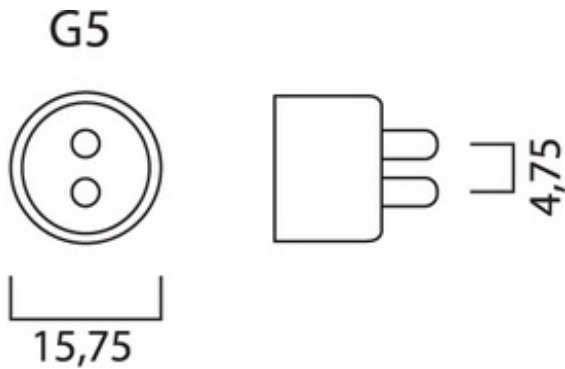

Optical data

Light colour	840 Cool White
CRI (Ra)	82
Colour temperature (K)	4000

Electrical data

Watt (Rated) - High frequency (W)	1.7
Watt (Rated) (W)	8
Watt (Nominal) (W)	8
Voltage (V)	71
Current (A)	0.4

Physical data

Length base to base (mm) - A	212.1
Length base to pin Min-Max - B	216.8-219.2
Lamp Length (mm) - C/L	226.3
Lamp Diameter (mm) - D	16
Packaging outer width (cm)	19
Packaging outer length (cm)	28
Packaging outer height (cm)	26
Packaging single width (cm)	1.6
Packaging single height (cm)	1.6
Packaging single length (cm)	22.7

SYLVANIA

PHOTOMETRY

TECHNICAL DRAWINGS

SYLVANIA