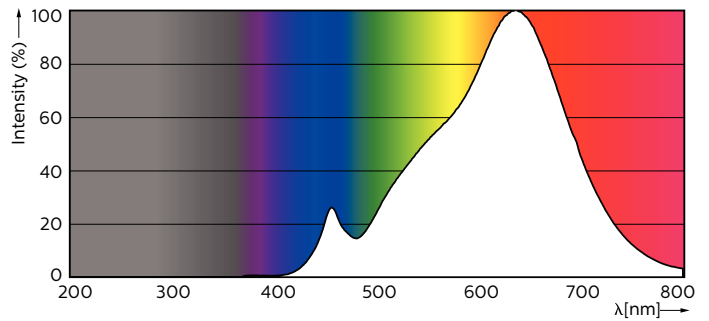

MASTER LEDspot ExpertColor MV 50W GU10 927 36D