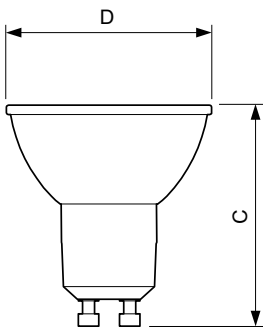

Dimensional drawing

GU10 230V5.5W-50W345lm40D 2700K GU10 Dim

Product	D	C
MASTER LED ExpertColor 5.5-50W GU10 927 36D	50 mm	54 mm

Photometric data

MASTER LEDspot ExpertColor MV 50W GU10 927 36D

MASTER LEDspot ExpertColor MV