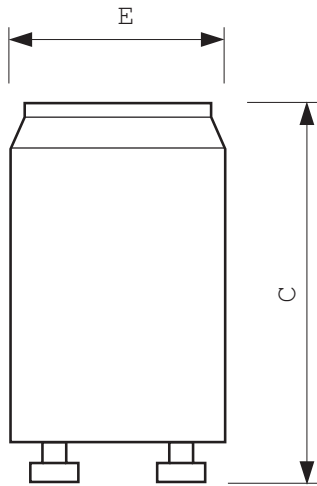

Dimensional drawing

S2 4-22W SER 220-240V WH EUR

Product	C (Max)	E (Max)
S2 4-22W SER 220-240V WH EUR	40.3	21.5